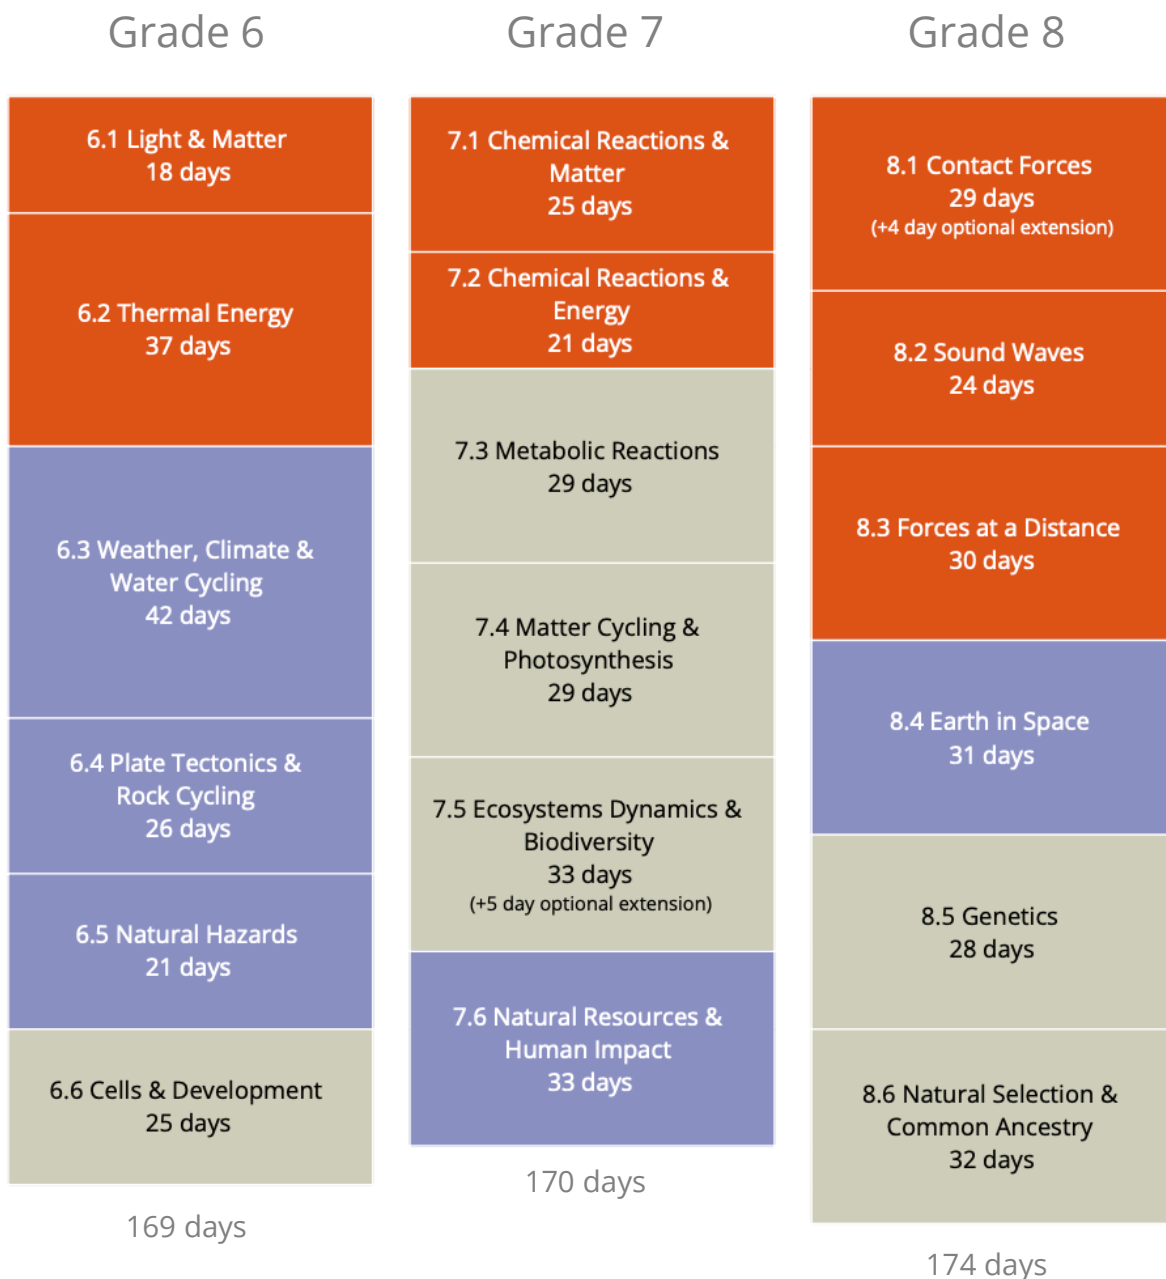

The unit pacing is based on one day being a 45-minute class. For more information about each unit and to download them free of charge, visit our website OpenSciEd.org.

Bundle Emphasis

- PHYSICAL SCIENCE PEs
- EARTH AND SPACE SCIENCE PEs
- LIFE SCIENCE PEs

January 2022